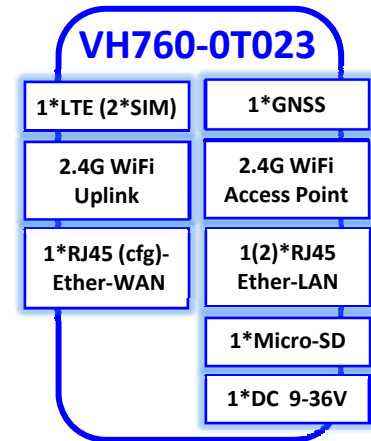

Block Diagram